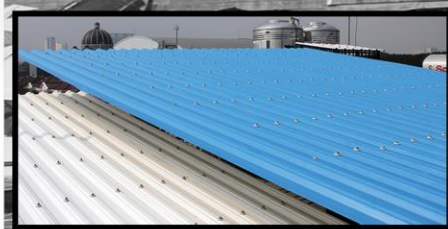

avantguard®
LEADER IN UPVC ROOF

ULTRA PREMIUM
HOLODECK®
A.S.A ENHANCED UPVC ROOF