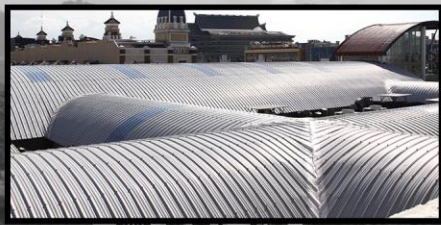

CARA PASANG POLYFOIL

avantguard®
LEADER IN UPVC ROOF

ULTRA PREMIUM
HOLODECK®
A.S.A ENHANCED UPVC ROOF

HOLOLITE®
TRUSTED PREMIUM UPVC ROOF

avantguard[®]
LEADER IN UPVC ROOF

ULTRA PREMIUM
HOLODECK[®]
A.S.A ENHANCED UPVC ROOF